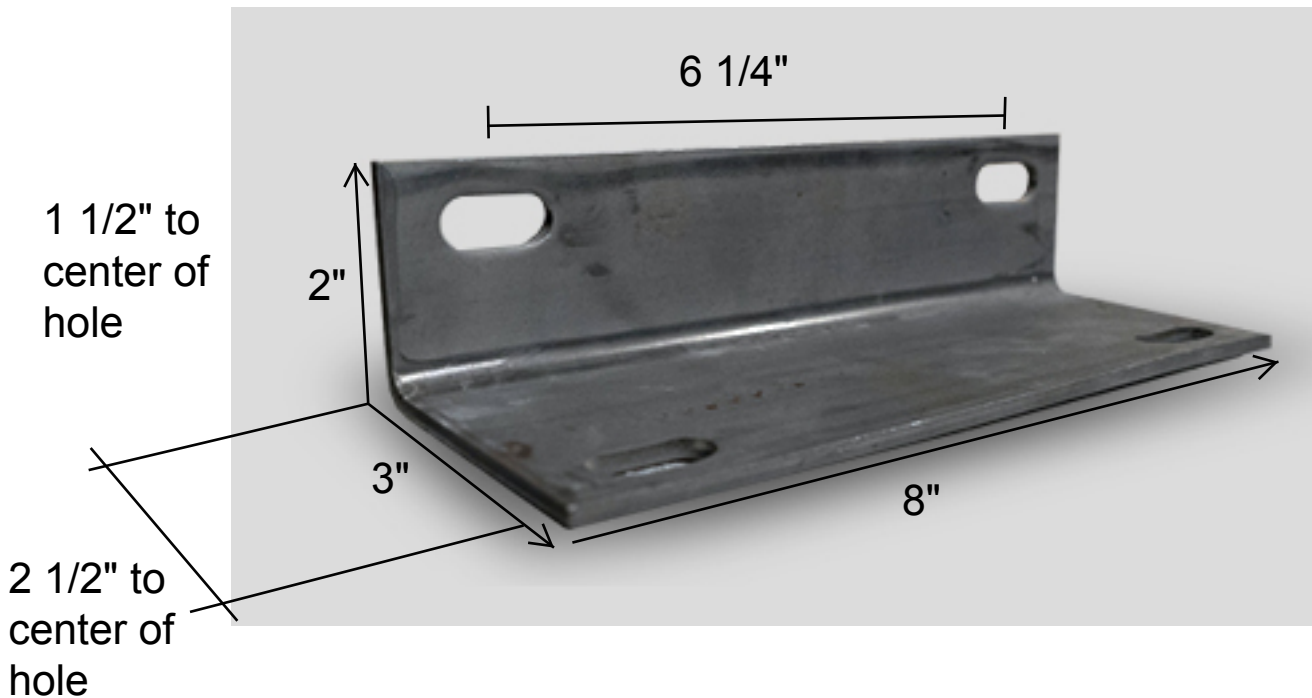

## Plain Metal Angle Mounting Brackets

3" x 2" x 3/16" x 8" Long

with 4 holes - 7/16" x 1" slotted

Approved by: \_\_\_\_\_ Signature: \_\_\_\_\_ Date: \_\_\_\_\_